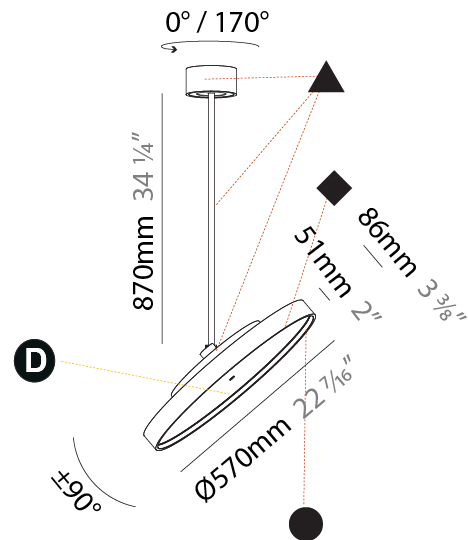

GENERAL

Series: Sign Diva Flex
Subseries: Sign Diva Flex Korona
Brand: Prolicht
Division: Architectural
Mounting Type: Suspension
Mounting Location: Ceiling
Subcategory: Pendant

PHYSICAL

Shape: Round
Diameter (mm): 570
Diameter (in): 22 7/16
Height (mm): 870
Height (in): 34 1/4
Light Distribution: Adjustable / Direct
Weight (kg): 5
Weight (lbs): 11
Diffuser: PMMA - Opal / Micro-Prism / Sparkling Secret / Vintage Industrial
Fixture Finish: SSR / BKV / CWI / CRY / HAB / LAG / UFT / ITA / RUA / RUR / MIC / FTG / MYG / TWT / LOD / PUS / FRO / FUP / KIA / POP / BLS / SPG / MEY / GOH / GUM / CHC / COM / ABZ / JAG / OBR / MOS / ROR
Fixture Material: Extruded Aluminum / Steel

ELECTRICAL

Lamp Type: LED (Zhaga Standard)
Input Wattage (W): 58.3
Total Output Wattage (W): 46.9
Dimming: Tri-Mode (Non-Dimming and Phase Dimming (120Vac only) and 0-10V Dimming)
Driver Included: Yes
Driver Location: Integrated
Driver Type: Constant Current - Universal
Driver Class: Class 2
Input Voltage (V): 120 - 277
Constant Current (MA): 350

LED

Color Temperature (°K): 2700 / 3000 / 3500 / 4000
Max. Delivered Lumen (lm): 4978 / 5337 / 5384 / 5494
Nominal Lumen (lm): 6199 / 6646 / 6705 / 6842
CRI: >90 CRI
Lamp Life (hrs): 50000

OPTICAL

Adjustability: Rotational 170°; Tilt 90°

RATINGS AND CERTIFICATIONS

Certified By: Certified for North American Standards
IP rating: IP20