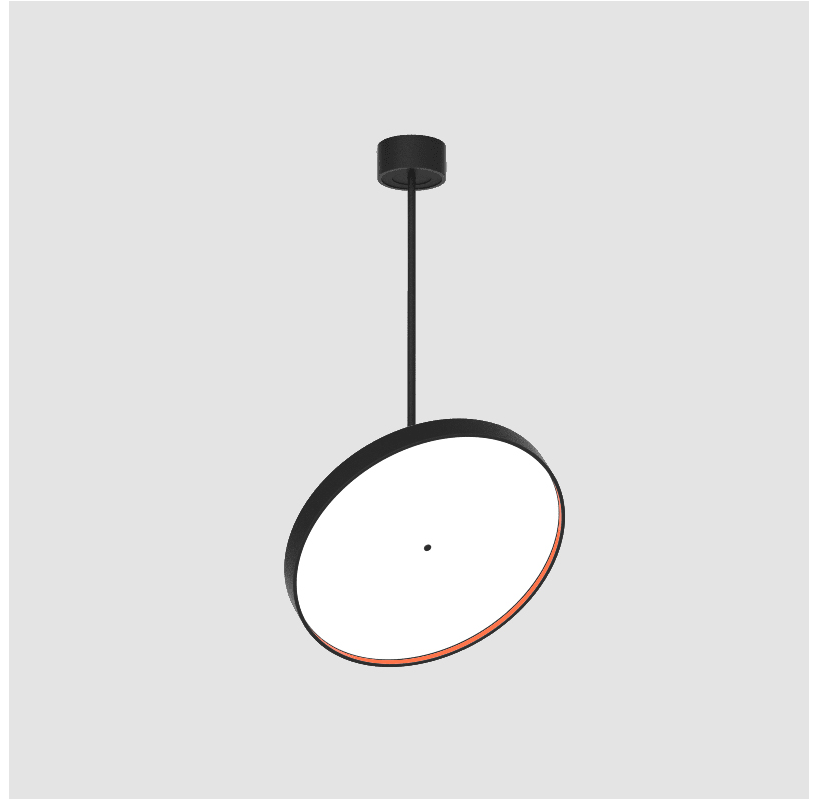

GENERAL

Series: Sign Diva Flex
Subseries: Sign Diva Flex Korona
Brand: Prolicht
Division: Architectural
Mounting Type: Suspension
Mounting Location: Ceiling
Subcategory: Pendant

PHYSICAL

Shape: Round
Diameter (mm): 570
Diameter (in): 22 7/16
Height (mm): 870
Height (in): 34 1/4
Light Distribution: Adjustable / Direct
Weight (kg): 5
Weight (lbs): 11
Diffuser: PMMA - Opal / Micro-Prism / Sparkling Secret / Vintage Industrial
Fixture Finish: SSR / BKV / CWI / CRY / HAB / LAG / UFT / ITA / RUA / RUR / MIC / FTG / MYG / TWT / LOD / PUS / FRO / FUP / KIA / POP / BLS / SPG / MEY / GOH / GUM / CHC / COM / ABZ / JAG / OBR / MOS / ROR
Fixture Material: Extruded Aluminum / Steel

ELECTRICAL

Lamp Type: LED (Zhaga Standard)
Input Wattage (W): 58.3
Total Output Wattage (W): 46.9
Dimming: Tri-Mode (Non-Dimming and Phase Dimming (120Vac only) and 0-10V Dimming)
Driver Included: Yes
Driver Location: Integrated
Driver Type: Constant Current - Universal
Driver Class: Class 2
Input Voltage (V): 120 - 277
Constant Current (MA): 350

LED

Color Temperature (°K): 2700 / 3000 / 3500 / 4000
Max. Delivered Lumen (lm): 4978 / 5337 / 5384 / 5494
Nominal Lumen (lm): 6199 / 6646 / 6705 / 6842
CRI: >90 CRI
Lamp Life (hrs): 50000

OPTICAL

Adjustability: Rotational 170°; Tilt 90°

RATINGS AND CERTIFICATIONS

Certified By: Certified for North American Standards
IP rating: IP20