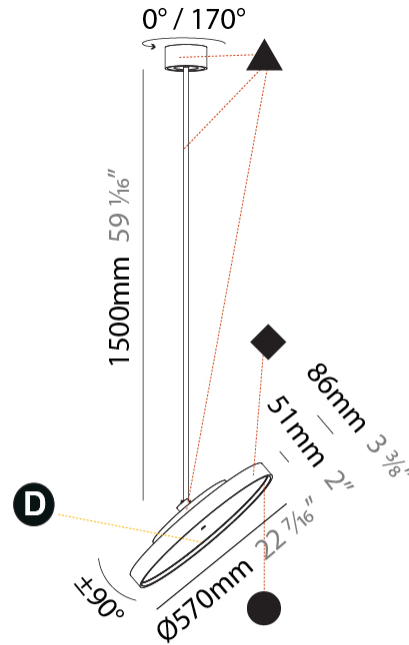

GENERAL

Series: Sign Diva Flex
Subseries: Sign Diva Flex Korona
Brand: Prolicht
Division: Architectural
Mounting Type: Suspension
Mounting Location: Ceiling
Subcategory: Pendant

PHYSICAL

Shape: Round
Diameter (mm): 570
Diameter (in): 22 7/16
Height (mm): 1620
Height (in): 63 3/4
Light Distribution: Adjustable / Direct
Weight (kg): 5
Weight (lbs): 11
Diffuser: PMMA - Opal / Micro-Prism / Sparkling Secret / Vintage Industrial
Fixture Finish: SSR / BKV / CWI / CRY / HAB / LAG / UFT / ITA / RUA / RUR / MIC / FTG / MYG / TWT / LOD / PUS / FRO / FUP / KIA / POP / BLS / SPG / MEY / GOH / GUM / CHC / COM / ABZ / JAG / OBR / MOS / ROR
Fixture Material: Extruded Aluminum / Steel

ELECTRICAL

Lamp Type: LED (Zhaga Standard)
Input Wattage (W): 58.3
Total Output Wattage (W): 46.9
Dimming: Tri-Mode (Non-Dimming and Phase Dimming (120Vac only) and 0-10V Dimming)
Driver Included: Yes
Driver Location: Integrated
Driver Type: Constant Current - Universal
Driver Class: Class 2
Input Voltage (V): 120 - 277
Constant Current (MA): 350

LED

Color Temperature (°K): 2700 / 3000 / 3500 / 4000
Max. Delivered Lumen (lm): 4978 / 5337 / 5384 / 5494
Nominal Lumen (lm): 6199 / 6646 / 6705 / 6842
CRI: >90 CRI
Lamp Life (hrs): 50000

OPTICAL

Adjustability: Rotational 170°; Tilt 90°

RATINGS AND CERTIFICATIONS

Certified By: Certified for North American Standards
IP rating: IP20