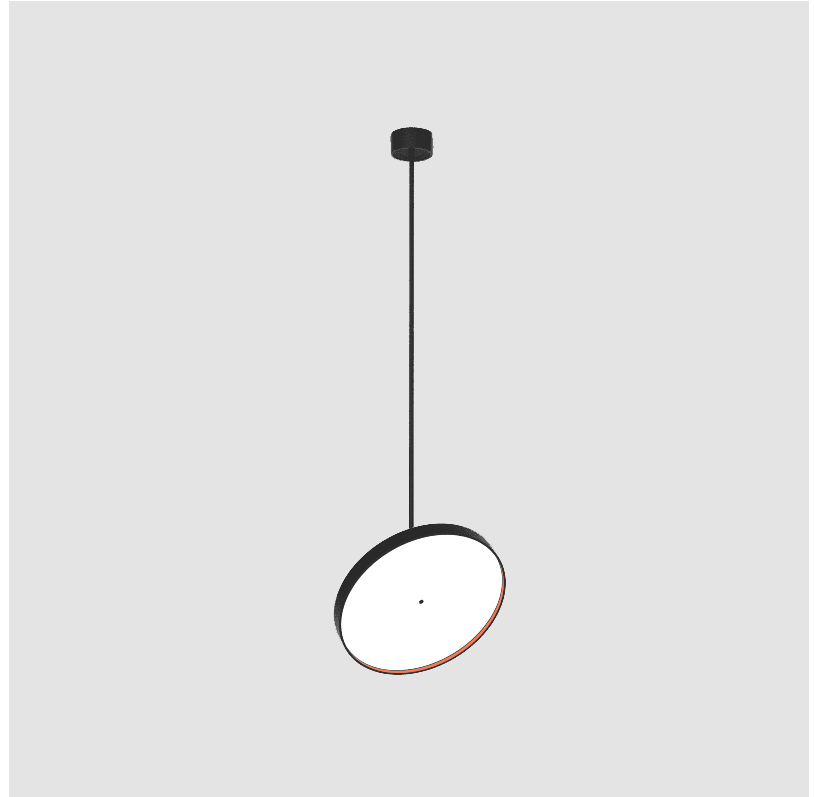

GENERAL

Series: Sign Diva Flex
Subseries: Sign Diva Flex Korona
Brand: Prolicht
Division: Architectural
Mounting Type: Suspension
Mounting Location: Ceiling
Subcategory: Pendant

PHYSICAL

Shape: Round
Diameter (mm): 570
Diameter (in): 22 7/16
Height (mm): 1620
Height (in): 63 3/4
Light Distribution: Adjustable / Direct
Weight (kg): 5
Weight (lbs): 11
Diffuser: PMMA - Opal / Micro-Prism / Sparkling Secret / Vintage Industrial
Fixture Finish: SSR / BKV / CWI / CRY / HAB / LAG / UFT / ITA / RUA / RUR / MIC / FTG / MYG / TWT / LOD / PUS / FRO / FUP / KIA / POP / BLS / SPG / MEY / GOH / GUM / CHC / COM / ABZ / JAG / OBR / MOS / ROR
Fixture Material: Extruded Aluminum / Steel

ELECTRICAL

Lamp Type: LED (Zhaga Standard)
Input Wattage (W): 58.3
Total Output Wattage (W): 46.9
Dimming: Tri-Mode (Non-Dimming and Phase Dimming (120Vac only) and 0-10V Dimming)
Driver Included: Yes
Driver Location: Integrated
Driver Type: Constant Current - Universal
Driver Class: Class 2
Input Voltage (V): 120 - 277
Constant Current (MA): 350

LED

Color Temperature (°K): 2700 / 3000 / 3500 / 4000
Max. Delivered Lumen (lm): 4978 / 5337 / 5384 / 5494
Nominal Lumen (lm): 6199 / 6646 / 6705 / 6842
CRI: >90 CRI
Lamp Life (hrs): 50000

OPTICAL

Adjustability: Rotational 170°; Tilt 90°

RATINGS AND CERTIFICATIONS

Certified By: Certified for North American Standards
IP rating: IP20